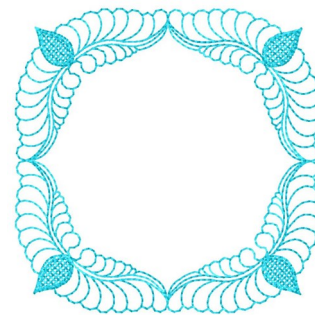

**Name:** Feathered Corners Quilt Machine  
Embroidery Design

**SKU:** GSD01-STPL190

**Brand:** Grand Slam Designs

**Unique Colors:** 13 (1 color Stops)

## Unique Colors

	<b>Color Name (Color Code)</b>	<b>Manufacturer - Type</b>
	Super White (1001) [No Color Selected]	madeira - rayon
	Dusty Lilac (1263) [No Color Selected]	madeira - rayon
	Crocus (286)	Exquisite - Polyester 1000m

# Complete Color Sequence

#		Color Name (Color Code)	Manufacturer - Type
1		Super White (1001) [No Color Selected]	madeira - rayon
2		Super White (1001) [No Color Selected]	madeira - rayon
3		Crocus (286)	Exquisite - Polyester 1000m