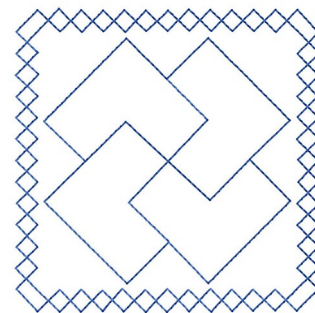

Name: Just Squares Quilting Machine
Embroidery Design

SKU: GSD01-STPL186

Brand: Grand Slam Designs

Unique Colors: 13 (1 color Stops)

Unique Colors

	Color Name (Color Code)	Manufacturer - Type
	Super White (1001) [No Color Selected]	madeira - rayon
	Dusty Lilac (1263) [No Color Selected]	madeira - rayon
	Crocus (286)	Exquisite - Polyester 1000m

Complete Color Sequence

#		Color Name (Color Code)	Manufacturer - Type
1		Super White (1001) [No Color Selected]	madeira - rayon
2		Super White (1001) [No Color Selected]	madeira - rayon
3		Crocus (286)	Exquisite - Polyester 1000m