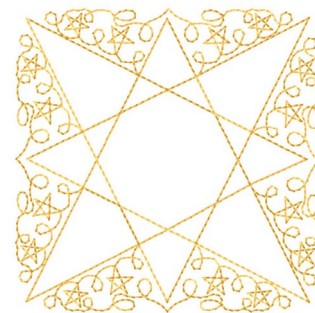

Name: Swirly Star Quilt Machine Embroidery Design

SKU: GSD01-STPL184

Brand: Grand Slam Designs

Unique Colors: 13 (1 color Stops)

Unique Colors

	Color Name (Color Code)	Manufacturer - Type
	Super White (1001) [No Color Selected]	madeira - rayon
	Dusty Lilac (1263) [No Color Selected]	madeira - rayon
	Crocus (286)	Exquisite - Polyester 1000m

Complete Color Sequence

#		Color Name (Color Code)	Manufacturer - Type
1		Super White (1001) [No Color Selected]	madeira - rayon
2		Super White (1001) [No Color Selected]	madeira - rayon
3		Crocus (286)	Exquisite - Polyester 1000m