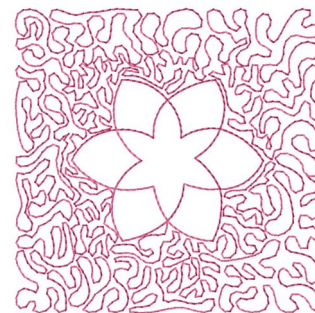

Name: Flower Stipple Quilt

SKU: GSD01-STPL182

Brand: Grand Slam Designs

Unique Colors: 13 (1 color Stops)

Unique Colors

	Color Name (Color Code)	Manufacturer - Type
	Super White (1001) [No Color Selected]	madeira - rayon
	Dusty Lilac (1263) [No Color Selected]	madeira - rayon
	Crocus (286)	Exquisite - Polyester 1000m

Complete Color Sequence

#		Color Name (Color Code)	Manufacturer - Type
1		Super White (1001) [No Color Selected]	madeira - rayon
2		Super White (1001) [No Color Selected]	madeira - rayon
3		Crocus (286)	Exquisite - Polyester 1000m