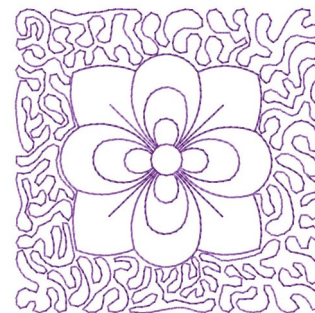

Name: Stippled Flower Quilt Machine
Embroidery Design

SKU: GSD01-STPL180

Brand: Grand Slam Designs

Unique Colors: 13 (1 color Stops)

Unique Colors

| | Color Name (Color Code) | Manufacturer - Type |
|--|--|-----------------------------|
|  | Super White (1001) [No Color Selected] | madeira - rayon |
|  | Dusty Lilac (1263) [No Color Selected] | madeira - rayon |
|  | Crocus (286) | Exquisite - Polyester 1000m |

Complete Color Sequence

| # | | Color Name (Color Code) | Manufacturer - Type |
|---|--|--|--------------------------------|
| 1 | | Super White (1001) [No Color Selected] | madeira - rayon |
| 2 | | Super White (1001) [No Color Selected] | madeira - rayon |
| 3 | | Crocus (286) | Exquisite - Polyester 1000m |