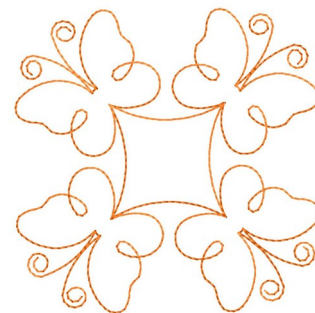

Name: Quilting Butterflies

SKU: GSD01-STPL176

Brand: Grand Slam Designs

Unique Colors: 13 (1 color Stops)

Unique Colors

	Color Name (Color Code)	Manufacturer - Type
	Super White (1001) [No Color Selected]	madeira - rayon
	Dusty Lilac (1263) [No Color Selected]	madeira - rayon
	Crocus (286)	Exquisite - Polyester 1000m

Complete Color Sequence

#		Color Name (Color Code)	Manufacturer - Type
1		Super White (1001) [No Color Selected]	madeira - rayon
2		Super White (1001) [No Color Selected]	madeira - rayon
3		Crocus (286)	Exquisite - Polyester 1000m