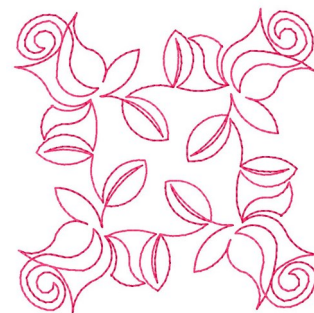

Name: Roses Quilting Square

SKU: GSD01-STPL166

Brand: Grand Slam Designs

Unique Colors: 13 (1 color Stops)

Unique Colors

	Color Name (Color Code)	Manufacturer - Type
	Super White (1001) [No Color Selected]	madeira - rayon
	Dusty Lilac (1263) [No Color Selected]	madeira - rayon
	Crocus (286)	Exquisite - Polyester 1000m

Complete Color Sequence

#		Color Name (Color Code)	Manufacturer - Type
1		Super White (1001) [No Color Selected]	madeira - rayon
2		Super White (1001) [No Color Selected]	madeira - rayon
3		Crocus (286)	Exquisite - Polyester 1000m