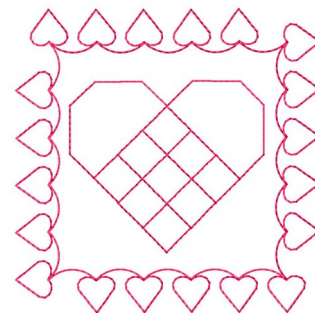

Name: Hearts Square Quilt

SKU: GSD01-STPL164

Brand: Grand Slam Designs

Unique Colors: 13 (1 color Stops)

Unique Colors

	Color Name (Color Code)	Manufacturer - Type
	Super White (1001) [No Color Selected]	madeira - rayon
	Dusty Lilac (1263) [No Color Selected]	madeira - rayon
	Crocus (286)	Exquisite - Polyester 1000m

Complete Color Sequence

#		Color Name (Color Code)	Manufacturer - Type
1		Super White (1001) [No Color Selected]	madeira - rayon
2		Super White (1001) [No Color Selected]	madeira - rayon
3		Crocus (286)	Exquisite - Polyester 1000m