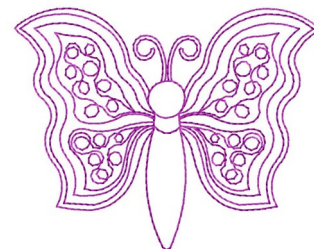

Name: Butterfly Quilting Machine Embroidery Design

SKU: GSD01-STPL160

Brand: Grand Slam Designs

Unique Colors: 13 (1 color Stops)

Unique Colors

	Color Name (Color Code)	Manufacturer - Type
	Super White (1001) [No Color Selected]	madeira - rayon
	Dusty Lilac (1263) [No Color Selected]	madeira - rayon
	Crocus (286)	Exquisite - Polyester 1000m

Complete Color Sequence

#		Color Name (Color Code)	Manufacturer - Type
1		Super White (1001) [No Color Selected]	madeira - rayon
2		Super White (1001) [No Color Selected]	madeira - rayon
3		Crocus (286)	Exquisite - Polyester 1000m