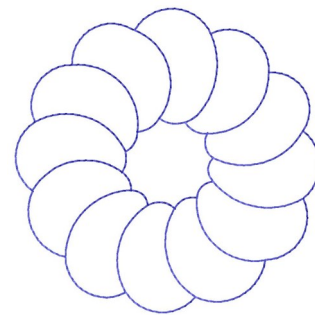

Name: Circlcd Circles Quilt

SKU: GSD01-STPL16

Brand: Grand Slam Designs

Unique Colors: 13 (1 color Stops)

Unique Colors

	Color Name (Color Code)	Manufacturer - Type
	Super White (1001) [No Color Selected]	madeira - rayon
	Dusty Lilac (1263) [No Color Selected]	madeira - rayon
	Crocus (286)	Exquisite - Polyester 1000m

Complete Color Sequence

#		Color Name (Color Code)	Manufacturer - Type
1		Super White (1001) [No Color Selected]	madeira - rayon
2		Super White (1001) [No Color Selected]	madeira - rayon
3		Crocus (286)	Exquisite - Polyester 1000m