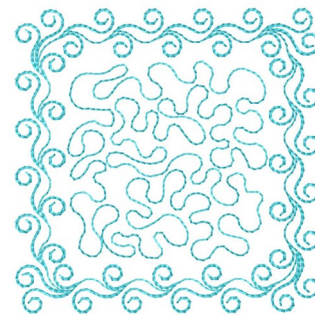

**Name:** Swirls & Stipple Quilt Machine  
Embroidery Design

**SKU:** GSD01-STPL156

**Brand:** Grand Slam Designs

**Unique Colors:** 13 (1 color Stops)

## Unique Colors

	<b>Color Name (Color Code)</b>	<b>Manufacturer - Type</b>
	Super White (1001) [No Color Selected]	madeira - rayon
	Dusty Lilac (1263) [No Color Selected]	madeira - rayon
	Crocus (286)	Exquisite - Polyester 1000m

# Complete Color Sequence

#		Color Name (Color Code)	Manufacturer - Type
1		Super White (1001) [No Color Selected]	madeira - rayon
2		Super White (1001) [No Color Selected]	madeira - rayon
3		Crocus (286)	Exquisite - Polyester 1000m