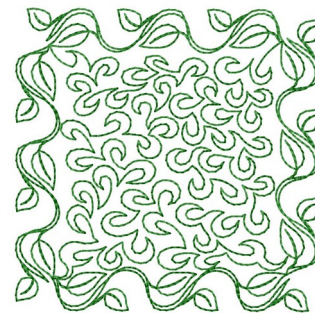

**Name:** Leaf Square Quilting Machine Embroidery Design

**SKU:** GSD01-STPL154

**Brand:** Grand Slam Designs

**Unique Colors:** 13 (1 color Stops)

## Unique Colors

	<b>Color Name (Color Code)</b>	<b>Manufacturer - Type</b>
	Super White (1001) [No Color Selected]	madeira - rayon
	Dusty Lilac (1263) [No Color Selected]	madeira - rayon
	Crocus (286)	Exquisite - Polyester 1000m

# Complete Color Sequence

#		Color Name (Color Code)	Manufacturer - Type
1		Super White (1001) [No Color Selected]	madeira - rayon
2		Super White (1001) [No Color Selected]	madeira - rayon
3		Crocus (286)	Exquisite - Polyester 1000m