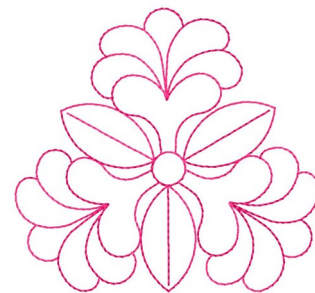

**Name:** Feathered Leaves Machine Embroidery Design

**SKU:** GSD01-STPL152

**Brand:** Grand Slam Designs

**Unique Colors:** 13 (1 color Stops)