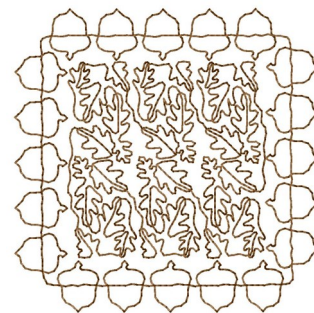

Name: Acorns Framed Oak Leaves

SKU: GSD01-STPL144

Brand: Grand Slam Designs

Unique Colors: 13 (1 color Stops)

Unique Colors

	Color Name (Color Code)	Manufacturer - Type
	Super White (1001) [No Color Selected]	madeira - rayon
	Dusty Lilac (1263) [No Color Selected]	madeira - rayon
	Crocus (286)	Exquisite - Polyester 1000m

Complete Color Sequence

#		Color Name (Color Code)	Manufacturer - Type
1		Super White (1001) [No Color Selected]	madeira - rayon
2		Super White (1001) [No Color Selected]	madeira - rayon
3		Crocus (286)	Exquisite - Polyester 1000m