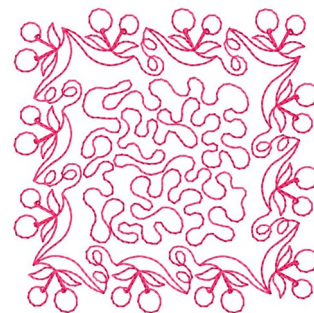

**Name:** Cherry Square Quilting

**SKU:** GSD01-STPL140

**Brand:** Grand Slam Designs

**Unique Colors:** 13 (1 color Stops)

## Unique Colors

	<b>Color Name (Color Code)</b>	<b>Manufacturer - Type</b>
	Super White (1001) [No Color Selected]	madeira - rayon
	Dusty Lilac (1263) [No Color Selected]	madeira - rayon
	Crocus (286)	Exquisite - Polyester 1000m

# Complete Color Sequence

#		Color Name (Color Code)	Manufacturer - Type
1		Super White (1001) [No Color Selected]	madeira - rayon
2		Super White (1001) [No Color Selected]	madeira - rayon
3		Crocus (286)	Exquisite - Polyester 1000m