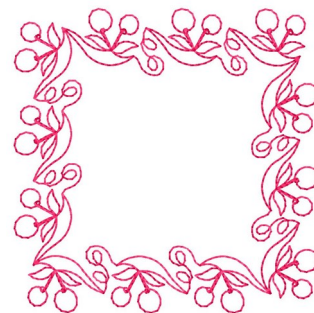

Name: Square Cherry Border

SKU: GSD01-STPL138

Brand: Grand Slam Designs

Unique Colors: 13 (1 color Stops)

Unique Colors

	Color Name (Color Code)	Manufacturer - Type
	Super White (1001) [No Color Selected]	madeira - rayon
	Dusty Lilac (1263) [No Color Selected]	madeira - rayon
	Crocus (286)	Exquisite - Polyester 1000m

Complete Color Sequence

#		Color Name (Color Code)	Manufacturer - Type
1		Super White (1001) [No Color Selected]	madeira - rayon
2		Super White (1001) [No Color Selected]	madeira - rayon
3		Crocus (286)	Exquisite - Polyester 1000m