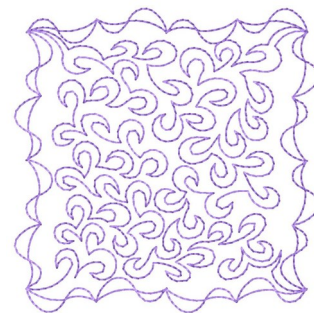

Name: Ribbons Square Quilting

SKU: GSD01-STPL136

Brand: Grand Slam Designs

Unique Colors: 13 (1 color Stops)

Unique Colors

	Color Name (Color Code)	Manufacturer - Type
	Super White (1001) [No Color Selected]	madeira - rayon
	Dusty Lilac (1263) [No Color Selected]	madeira - rayon
	Crocus (286)	Exquisite - Polyester 1000m

Complete Color Sequence

#		Color Name (Color Code)	Manufacturer - Type
1		Super White (1001) [No Color Selected]	madeira - rayon
2		Super White (1001) [No Color Selected]	madeira - rayon
3		Crocus (286)	Exquisite - Polyester 1000m