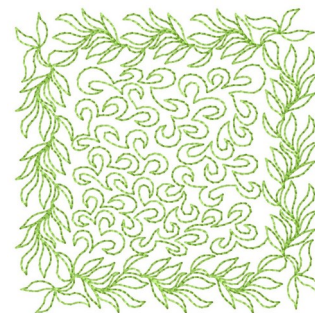

Name: Leaf Square Quilting

SKU: GSD01-STPL130

Brand: Grand Slam Designs

Unique Colors: 13 (1 color Stops)

Unique Colors

	Color Name (Color Code)	Manufacturer - Type
	Super White (1001) [No Color Selected]	madeira - rayon
	Dusty Lilac (1263) [No Color Selected]	madeira - rayon
	Crocus (286)	Exquisite - Polyester 1000m

Complete Color Sequence

#		Color Name (Color Code)	Manufacturer - Type
1		Super White (1001) [No Color Selected]	madeira - rayon
2		Super White (1001) [No Color Selected]	madeira - rayon
3		Crocus (286)	Exquisite - Polyester 1000m