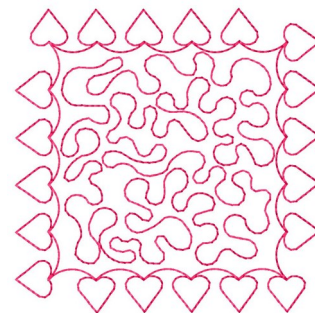

Name: Hearts Square Quilting

SKU: GSD01-STPL128

Brand: Grand Slam Designs

Unique Colors: 13 (1 color Stops)

Unique Colors

	Color Name (Color Code)	Manufacturer - Type
	Super White (1001) [No Color Selected]	madeira - rayon
	Dusty Lilac (1263) [No Color Selected]	madeira - rayon
	Crocus (286)	Exquisite - Polyester 1000m

Complete Color Sequence

#		Color Name (Color Code)	Manufacturer - Type
1		Super White (1001) [No Color Selected]	madeira - rayon
2		Super White (1001) [No Color Selected]	madeira - rayon
3		Crocus (286)	Exquisite - Polyester 1000m