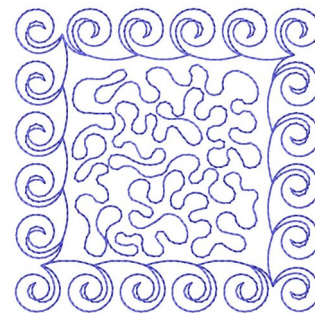

Name: Swirled Square Quilting

SKU: GSD01-STPL126

Brand: Grand Slam Designs

Unique Colors: 13 (1 color Stops)

Unique Colors

	Color Name (Color Code)	Manufacturer - Type
	Super White (1001) [No Color Selected]	madeira - rayon
	Dusty Lilac (1263) [No Color Selected]	madeira - rayon
	Crocus (286)	Exquisite - Polyester 1000m

Complete Color Sequence

#		Color Name (Color Code)	Manufacturer - Type
1		Super White (1001) [No Color Selected]	madeira - rayon
2		Super White (1001) [No Color Selected]	madeira - rayon
3		Crocus (286)	Exquisite - Polyester 1000m