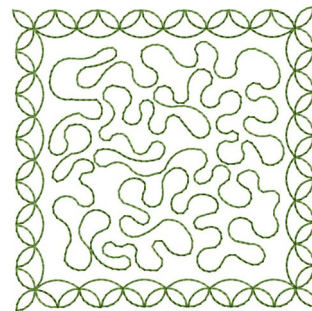

Name: Square Framed Stipple

SKU: GSD01-STPL122

Brand: Grand Slam Designs

Unique Colors: 13 (1 color Stops)

Unique Colors

	Color Name (Color Code)	Manufacturer - Type
	Super White (1001) [No Color Selected]	madeira - rayon
	Dusty Lilac (1263) [No Color Selected]	madeira - rayon
	Crocus (286)	Exquisite - Polyester 1000m

Complete Color Sequence

#		Color Name (Color Code)	Manufacturer - Type
1		Super White (1001) [No Color Selected]	madeira - rayon
2		Super White (1001) [No Color Selected]	madeira - rayon
3		Crocus (286)	Exquisite - Polyester 1000m