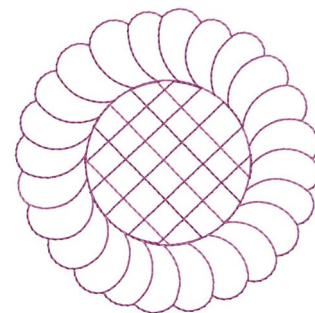

Name: Sunflower Quilting

SKU: GSD01-STPL104

Brand: Grand Slam Designs

Unique Colors: 13 (1 color Stops)

Unique Colors

	Color Name (Color Code)	Manufacturer - Type
	Super White (1001) [No Color Selected]	madeira - rayon
	Dusty Lilac (1263) [No Color Selected]	madeira - rayon
	Crocus (286)	Exquisite - Polyester 1000m

Complete Color Sequence

#		Color Name (Color Code)	Manufacturer - Type
1		Super White (1001) [No Color Selected]	madeira - rayon
2		Super White (1001) [No Color Selected]	madeira - rayon
3		Crocus (286)	Exquisite - Polyester 1000m