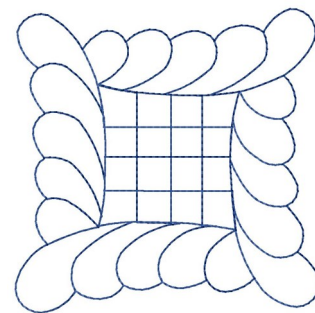

Name: Leaf Square Quilting

SKU: GSD01-STPL102

Brand: Grand Slam Designs

Unique Colors: 13 (1 color Stops)

Unique Colors

	Color Name (Color Code)	Manufacturer - Type
	Super White (1001) [No Color Selected]	madeira - rayon
	Dusty Lilac (1263) [No Color Selected]	madeira - rayon
	Crocus (286)	Exquisite - Polyester 1000m

Complete Color Sequence

#		Color Name (Color Code)	Manufacturer - Type
1		Super White (1001) [No Color Selected]	madeira - rayon
2		Super White (1001) [No Color Selected]	madeira - rayon
3		Crocus (286)	Exquisite - Polyester 1000m