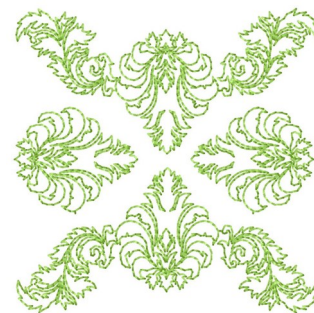

**Name:** Ornate Floral Quilting

**SKU:** GSD01-STPL06

**Brand:** Grand Slam Designs

**Unique Colors:** 13 (1 color Stops)

## Unique Colors

	<b>Color Name (Color Code)</b>	<b>Manufacturer - Type</b>
	Super White (1001) [No Color Selected]	madeira - rayon
	Dusty Lilac (1263) [No Color Selected]	madeira - rayon
	Crocus (286)	Exquisite - Polyester 1000m

# Complete Color Sequence

#		Color Name (Color Code)	Manufacturer - Type
1		Super White (1001) [No Color Selected]	madeira - rayon
2		Super White (1001) [No Color Selected]	madeira - rayon
3		Crocus (286)	Exquisite - Polyester 1000m