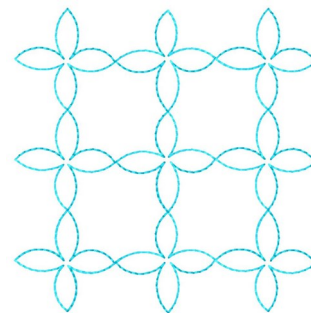

**Name:** Four Point Quilting

**SKU:** GSD01-STPL02

**Brand:** Grand Slam Designs

**Unique Colors:** 13 (1 color Stops)

## Unique Colors

	<b>Color Name (Color Code)</b>	<b>Manufacturer - Type</b>
	Super White (1001) [No Color Selected]	madeira - rayon
	Dusty Lilac (1263) [No Color Selected]	madeira - rayon
	Crocus (286)	Exquisite - Polyester 1000m

# Complete Color Sequence

#		Color Name (Color Code)	Manufacturer - Type
1		Super White (1001) [No Color Selected]	madeira - rayon
2		Super White (1001) [No Color Selected]	madeira - rayon
3		Crocus (286)	Exquisite - Polyester 1000m