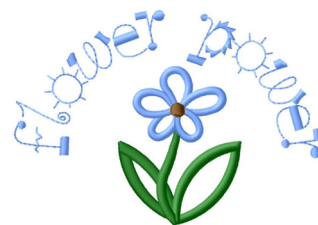

Name: Flower Power Machine Embroidery Design

SKU: GSD01-STIK39T3

Brand: Grand Slam Designs

Unique Colors: 13 (4 color Stops)

Unique Colors

	Color Name (Color Code)	Manufacturer - Type
	Super White (1001) [No Color Selected]	madeira - rayon
	Dusty Lilac (1263) [No Color Selected]	madeira - rayon
	Crocus (286)	Exquisite - Polyester 1000m