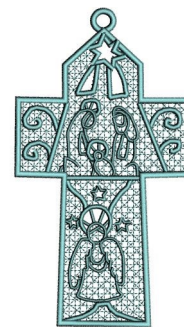

Name: FSL Nativity Ornament Cross 4 Machine Embroidery Design

SKU: ST01-ST01-FSLNB04

Brand: Shady Threads

Unique Colors: 13 (1 color Stops)

Unique Colors

	Color Name (Color Code)	Manufacturer - Type
	Super White (1001) [No Color Selected]	madeira - rayon
	Dusty Lilac (1263) [No Color Selected]	madeira - rayon
	Crocus (286)	Exquisite - Polyester 1000m