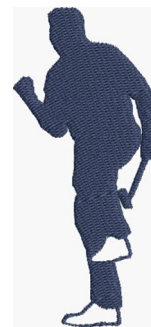

Name: Celebrating Golfer Machine Embroidery Design

SKU: DW01-SSDB56

Brand: Design Whiz

Unique Colors: 13 (1 color Stops)

Unique Colors

	Color Name (Color Code)	Manufacturer - Type
	Super White (1001) [No Color Selected]	madeira - rayon
	Dusty Lilac (1263) [No Color Selected]	madeira - rayon
	Crocus (286)	Exquisite - Polyester 1000m