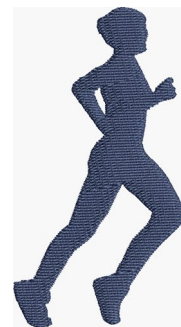

Name: Woman Jogger Machine Embroidery Design

SKU: DW01-SSDB19

Brand: Design Whiz

Unique Colors: 13 (1 color Stops)

Unique Colors

	Color Name (Color Code)	Manufacturer - Type
	Super White (1001) [No Color Selected]	madeira - rayon
	Dusty Lilac (1263) [No Color Selected]	madeira - rayon
	Crocus (286)	Exquisite - Polyester 1000m

Complete Color Sequence

#		Color Name (Color Code)	Manufacturer - Type
1		Super White (1001) [No Color Selected]	madeira - rayon
2		Super White (1001) [No Color Selected]	madeira - rayon
3		Crocus (286)	Exquisite - Polyester 1000m