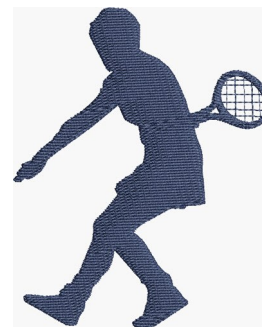

Name: Tennis Woman Machine Embroidery Design

SKU: DW01-SSDB02

Brand: Design Whiz

Unique Colors: 13 (1 color Stops)

Unique Colors

	Color Name (Color Code)	Manufacturer - Type
	Super White (1001) [No Color Selected]	madeira - rayon
	Dusty Lilac (1263) [No Color Selected]	madeira - rayon
	Crocus (286)	Exquisite - Polyester 1000m