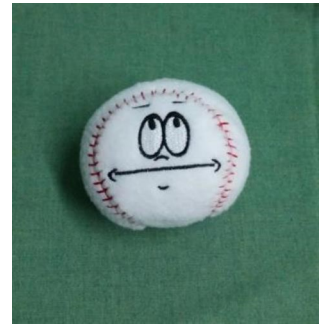

**Name:** Silly Softie Baseball 04

**SKU:** RB01-SSBB04

**Brand:** Ramona Baird

**Unique Colors:** 13 (6 color Stops)

## Unique Colors

	<b>Color Name (Color Code)</b>	<b>Manufacturer - Type</b>
	Super White (1001) [No Color Selected]	madeira - rayon
	Dusty Lilac (1263) [No Color Selected]	madeira - rayon
	Crocus (286)	Exquisite - Polyester 1000m

# Complete Color Sequence

#		Color Name (Color Code)	Manufacturer - Type
1		Super White (1001) [No Color Selected]	madeira - rayon
2		Super White (1001) [No Color Selected]	madeira - rayon
3		Crocus (286)	Exquisite - Polyester 1000m