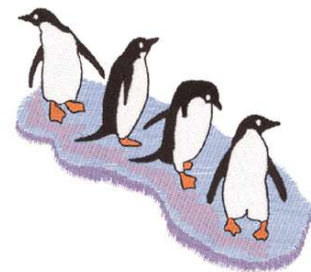

Name: Penguins On Ice Machine Embroidery Design

SKU: DC01-SS0147

Brand: Dakota Collectibles

Unique Colors: 13 (7 color Stops)

Unique Colors

	Color Name (Color Code)	Manufacturer - Type
	Super White (1001) [No Color Selected]	madeira - rayon
	Dusty Lilac (1263) [No Color Selected]	madeira - rayon
	Crocus (286)	Exquisite - Polyester 1000m