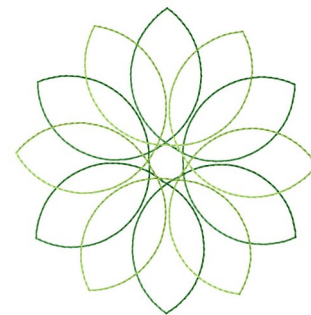

Name: Floral Spirograph

SKU: GSD01-SPIR98

Brand: Grand Slam Designs

Unique Colors: 13 (2 color Stops)

Unique Colors

	Color Name (Color Code)	Manufacturer - Type
	Super White (1001) [No Color Selected]	madeira - rayon
	Dusty Lilac (1263) [No Color Selected]	madeira - rayon
	Crocus (286)	Exquisite - Polyester 1000m

Complete Color Sequence

#		Color Name (Color Code)	Manufacturer - Type
1		Super White (1001) [No Color Selected]	madeira - rayon
2		Super White (1001) [No Color Selected]	madeira - rayon
3		Crocus (286)	Exquisite - Polyester 1000m