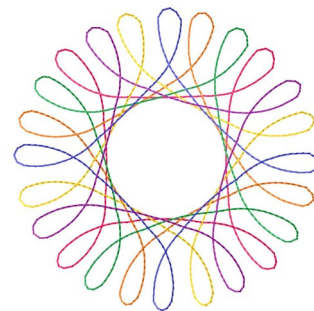

Name: Floral Spirograph Machine Embroidery Design

SKU: GSD01-SPIR94

Brand: Grand Slam Designs

Unique Colors: 13 (5 color Stops)

Unique Colors

	Color Name (Color Code)	Manufacturer - Type
	Super White (1001) [No Color Selected]	madeira - rayon
	Dusty Lilac (1263) [No Color Selected]	madeira - rayon
	Crocus (286)	Exquisite - Polyester 1000m

Complete Color Sequence

#		Color Name (Color Code)	Manufacturer - Type
1		Super White (1001) [No Color Selected]	madeira - rayon
2		Super White (1001) [No Color Selected]	madeira - rayon
3		Crocus (286)	Exquisite - Polyester 1000m