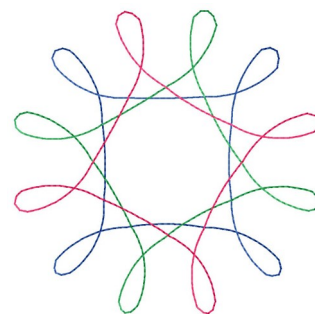

Name: Floral Spirograph Machine Embroidery Design

SKU: GSD01-SPIR92

Brand: Grand Slam Designs

Unique Colors: 13 (3 color Stops)

Unique Colors

	Color Name (Color Code)	Manufacturer - Type
	Super White (1001) [No Color Selected]	madeira - rayon
	Dusty Lilac (1263) [No Color Selected]	madeira - rayon
	Crocus (286)	Exquisite - Polyester 1000m

Complete Color Sequence

#		Color Name (Color Code)	Manufacturer - Type
1		Super White (1001) [No Color Selected]	madeira - rayon
2		Super White (1001) [No Color Selected]	madeira - rayon
3		Crocus (286)	Exquisite - Polyester 1000m