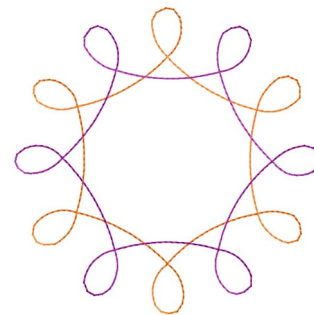

Name: Floral Spirograph Machine Embroidery Design

SKU: GSD01-SPIR88

Brand: Grand Slam Designs

Unique Colors: 13 (2 color Stops)

Unique Colors

	Color Name (Color Code)	Manufacturer - Type
	Super White (1001) [No Color Selected]	madeira - rayon
	Dusty Lilac (1263) [No Color Selected]	madeira - rayon
	Crocus (286)	Exquisite - Polyester 1000m

Complete Color Sequence

#		Color Name (Color Code)	Manufacturer - Type
1		Super White (1001) [No Color Selected]	madeira - rayon
2		Super White (1001) [No Color Selected]	madeira - rayon
3		Crocus (286)	Exquisite - Polyester 1000m