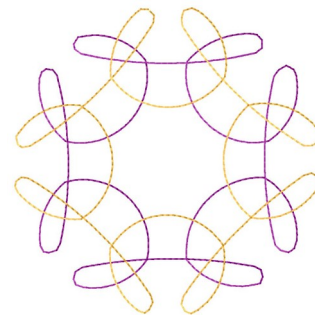

Name: Retro Spirograph Machine Embroidery Design

SKU: GSD01-SPIR84

Brand: Grand Slam Designs

Unique Colors: 13 (2 color Stops)

Unique Colors

	Color Name (Color Code)	Manufacturer - Type
	Super White (1001) [No Color Selected]	madeira - rayon
	Dusty Lilac (1263) [No Color Selected]	madeira - rayon
	Crocus (286)	Exquisite - Polyester 1000m

Complete Color Sequence

#		Color Name (Color Code)	Manufacturer - Type
1		Super White (1001) [No Color Selected]	madeira - rayon
2		Super White (1001) [No Color Selected]	madeira - rayon
3		Crocus (286)	Exquisite - Polyester 1000m