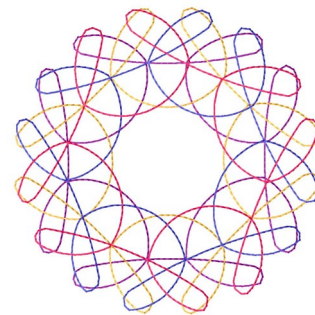

Name: Retro Spirograph Machine Embroidery Design

SKU: GSD01-SPIR82

Brand: Grand Slam Designs

Unique Colors: 13 (4 color Stops)

Unique Colors

	Color Name (Color Code)	Manufacturer - Type
	Super White (1001) [No Color Selected]	madeira - rayon
	Dusty Lilac (1263) [No Color Selected]	madeira - rayon
	Crocus (286)	Exquisite - Polyester 1000m

Complete Color Sequence

#		Color Name (Color Code)	Manufacturer - Type
1		Super White (1001) [No Color Selected]	madeira - rayon
2		Super White (1001) [No Color Selected]	madeira - rayon
3		Crocus (286)	Exquisite - Polyester 1000m