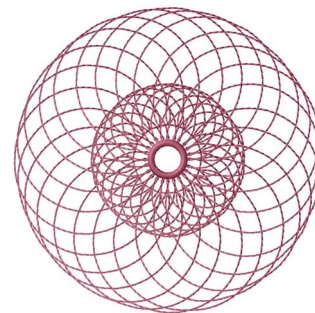

Name: Circular Spirograph Machine Embroidery Design

SKU: GSD01-SPIR74

Brand: Grand Slam Designs

Unique Colors: 13 (1 color Stops)

Unique Colors

	Color Name (Color Code)	Manufacturer - Type
	Super White (1001) [No Color Selected]	madeira - rayon
	Dusty Lilac (1263) [No Color Selected]	madeira - rayon
	Crocus (286)	Exquisite - Polyester 1000m

Complete Color Sequence

#		Color Name (Color Code)	Manufacturer - Type
1		Super White (1001) [No Color Selected]	madeira - rayon
2		Super White (1001) [No Color Selected]	madeira - rayon
3		Crocus (286)	Exquisite - Polyester 1000m