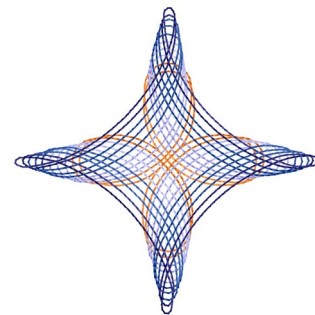

Name: Design 36 Machine Embroidery Design

SKU: GSD01-SPIR72

Brand: Grand Slam Designs

Unique Colors: 13 (4 color Stops)

Unique Colors

	Color Name (Color Code)	Manufacturer - Type
	Super White (1001) [No Color Selected]	madeira - rayon
	Dusty Lilac (1263) [No Color Selected]	madeira - rayon
	Crocus (286)	Exquisite - Polyester 1000m

Complete Color Sequence

#		Color Name (Color Code)	Manufacturer - Type
1		Super White (1001) [No Color Selected]	madeira - rayon
2		Super White (1001) [No Color Selected]	madeira - rayon
3		Crocus (286)	Exquisite - Polyester 1000m