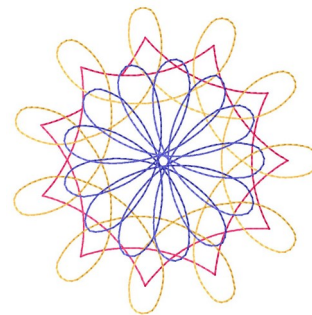

Name: Floral Spirograph Machine Embroidery Design

SKU: GSD01-SPIR66

Brand: Grand Slam Designs

Unique Colors: 13 (3 color Stops)

Unique Colors

	Color Name (Color Code)	Manufacturer - Type
	Super White (1001) [No Color Selected]	madeira - rayon
	Dusty Lilac (1263) [No Color Selected]	madeira - rayon
	Crocus (286)	Exquisite - Polyester 1000m

Complete Color Sequence

#		Color Name (Color Code)	Manufacturer - Type
1		Super White (1001) [No Color Selected]	madeira - rayon
2		Super White (1001) [No Color Selected]	madeira - rayon
3		Crocus (286)	Exquisite - Polyester 1000m