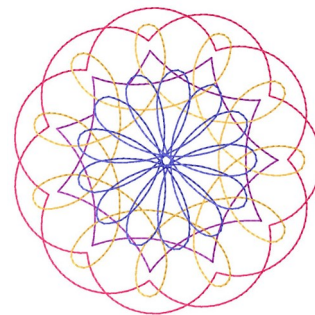

Name: Floral Spirograph Machine Embroidery Design

SKU: GSD01-SPIR64

Brand: Grand Slam Designs

Unique Colors: 13 (4 color Stops)

Unique Colors

	Color Name (Color Code)	Manufacturer - Type
	Super White (1001) [No Color Selected]	madeira - rayon
	Dusty Lilac (1263) [No Color Selected]	madeira - rayon
	Crocus (286)	Exquisite - Polyester 1000m

Complete Color Sequence

#		Color Name (Color Code)	Manufacturer - Type
1		Super White (1001) [No Color Selected]	madeira - rayon
2		Super White (1001) [No Color Selected]	madeira - rayon
3		Crocus (286)	Exquisite - Polyester 1000m