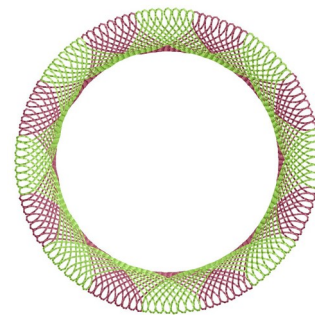

Name: Circular Spirograph Machine Embroidery Design

SKU: GSD01-SPIR58

Brand: Grand Slam Designs

Unique Colors: 13 (2 color Stops)

Unique Colors

	Color Name (Color Code)	Manufacturer - Type
	Super White (1001) [No Color Selected]	madeira - rayon
	Dusty Lilac (1263) [No Color Selected]	madeira - rayon
	Crocus (286)	Exquisite - Polyester 1000m

Complete Color Sequence

#		Color Name (Color Code)	Manufacturer - Type
1		Super White (1001) [No Color Selected]	madeira - rayon
2		Super White (1001) [No Color Selected]	madeira - rayon
3		Crocus (286)	Exquisite - Polyester 1000m