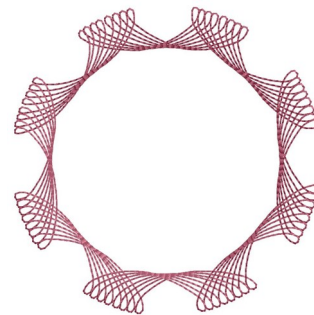

Name: Circular Spirograph Machine Embroidery Design

SKU: GSD01-SPIR56

Brand: Grand Slam Designs

Unique Colors: 13 (1 color Stops)

Unique Colors

	Color Name (Color Code)	Manufacturer - Type
	Super White (1001) [No Color Selected]	madeira - rayon
	Dusty Lilac (1263) [No Color Selected]	madeira - rayon
	Crocus (286)	Exquisite - Polyester 1000m

Complete Color Sequence

#		Color Name (Color Code)	Manufacturer - Type
1		Super White (1001) [No Color Selected]	madeira - rayon
2		Super White (1001) [No Color Selected]	madeira - rayon
3		Crocus (286)	Exquisite - Polyester 1000m