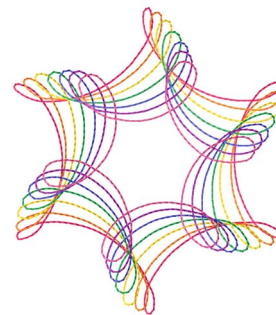

Name: Retro Spirograph Machine Embroidery Design

SKU: GSD01-SPIR54

Brand: Grand Slam Designs

Unique Colors: 13 (7 color Stops)

Unique Colors

	Color Name (Color Code)	Manufacturer - Type
	Super White (1001) [No Color Selected]	madeira - rayon
	Dusty Lilac (1263) [No Color Selected]	madeira - rayon
	Crocus (286)	Exquisite - Polyester 1000m

Complete Color Sequence

#		Color Name (Color Code)	Manufacturer - Type
1		Super White (1001) [No Color Selected]	madeira - rayon
2		Super White (1001) [No Color Selected]	madeira - rayon
3		Crocus (286)	Exquisite - Polyester 1000m