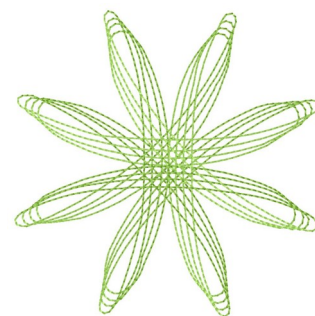

Name: Floral Spirograph

SKU: GSD01-SPIR48

Brand: Grand Slam Designs

Unique Colors: 13 (1 color Stops)

Unique Colors

	Color Name (Color Code)	Manufacturer - Type
	Super White (1001) [No Color Selected]	madeira - rayon
	Dusty Lilac (1263) [No Color Selected]	madeira - rayon
	Crocus (286)	Exquisite - Polyester 1000m

Complete Color Sequence

#		Color Name (Color Code)	Manufacturer - Type
1		Super White (1001) [No Color Selected]	madeira - rayon
2		Super White (1001) [No Color Selected]	madeira - rayon
3		Crocus (286)	Exquisite - Polyester 1000m