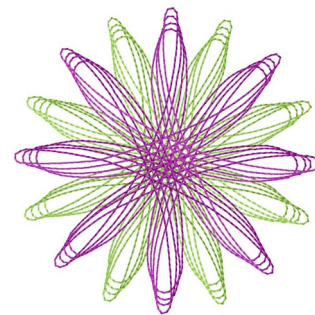

**Name:** Floral Spirograph

**SKU:** GSD01-SPIR46

**Brand:** Grand Slam Designs

**Unique Colors:** 13 (2 color Stops)

## Unique Colors

	<b>Color Name (Color Code)</b>	<b>Manufacturer - Type</b>
	Super White (1001) [No Color Selected]	madeira - rayon
	Dusty Lilac (1263) [No Color Selected]	madeira - rayon
	Crocus (286)	Exquisite - Polyester 1000m

# Complete Color Sequence

#		Color Name (Color Code)	Manufacturer - Type
1		Super White (1001) [No Color Selected]	madeira - rayon
2		Super White (1001) [No Color Selected]	madeira - rayon
3		Crocus (286)	Exquisite - Polyester 1000m