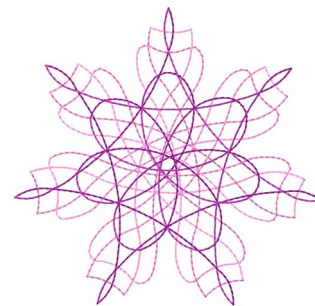

Name: Retro Spirograph

SKU: GSD01-SPIR42

Brand: Grand Slam Designs

Unique Colors: 13 (2 color Stops)

Unique Colors

	Color Name (Color Code)	Manufacturer - Type
	Super White (1001) [No Color Selected]	madeira - rayon
	Dusty Lilac (1263) [No Color Selected]	madeira - rayon
	Crocus (286)	Exquisite - Polyester 1000m

Complete Color Sequence

#		Color Name (Color Code)	Manufacturer - Type
1		Super White (1001) [No Color Selected]	madeira - rayon
2		Super White (1001) [No Color Selected]	madeira - rayon
3		Crocus (286)	Exquisite - Polyester 1000m