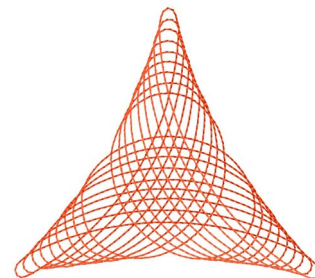

Name: Triangular Spirograph

SKU: GSD01-SPIR40

Brand: Grand Slam Designs

Unique Colors: 13 (1 color Stops)

Unique Colors

	Color Name (Color Code)	Manufacturer - Type
	Super White (1001) [No Color Selected]	madeira - rayon
	Dusty Lilac (1263) [No Color Selected]	madeira - rayon
	Crocus (286)	Exquisite - Polyester 1000m