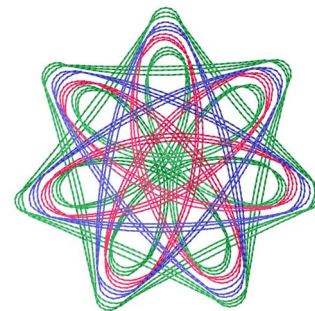

**Name:** Design 14

**SKU:** GSD01-SPIR28

**Brand:** Grand Slam Designs

**Unique Colors:** 13 (3 color Stops)

## Unique Colors

	<b>Color Name (Color Code)</b>	<b>Manufacturer - Type</b>
	Super White (1001) [No Color Selected]	madeira - rayon
	Dusty Lilac (1263) [No Color Selected]	madeira - rayon
	Crocus (286)	Exquisite - Polyester 1000m

# Complete Color Sequence

#		Color Name (Color Code)	Manufacturer - Type
1		Super White (1001) [No Color Selected]	madeira - rayon
2		Super White (1001) [No Color Selected]	madeira - rayon
3		Crocus (286)	Exquisite - Polyester 1000m